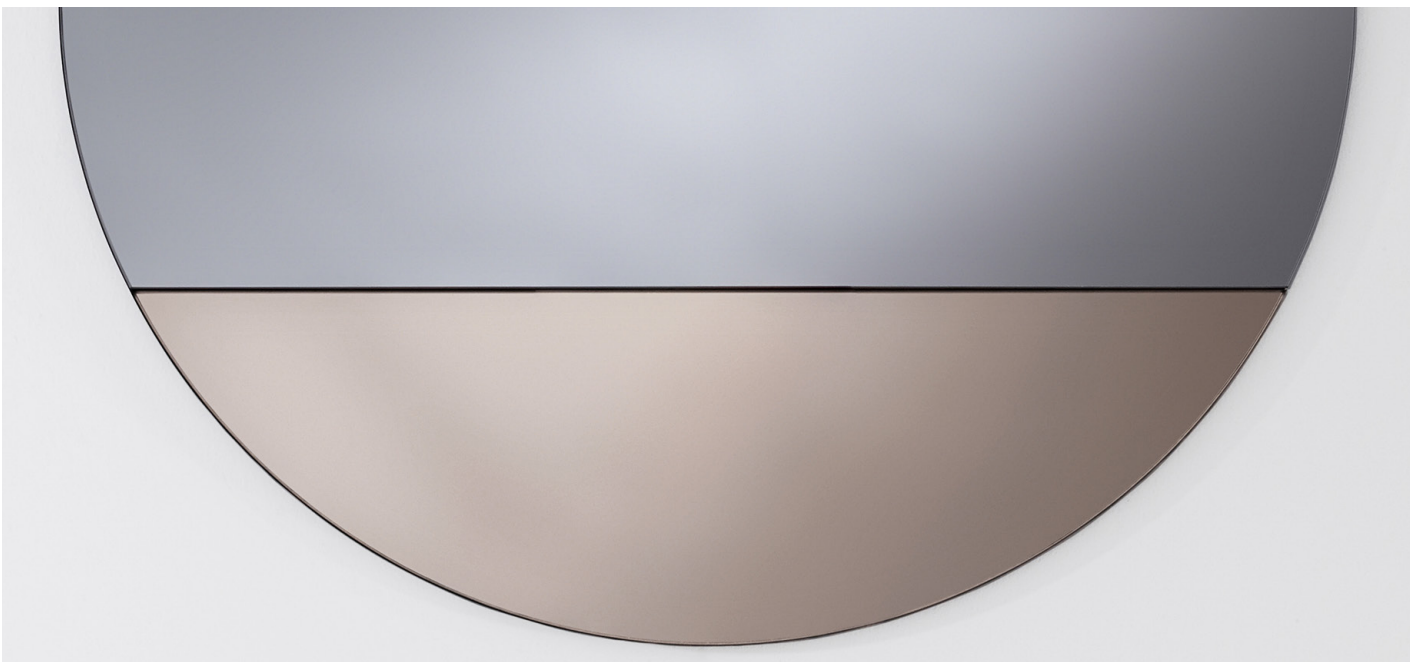

■ Y017001XAC (draft image)

■ Detail (draft image)

# Cord Bronze Y017

## SCHEMATICS

---

### SPECCHIO

2cm x 58cm  
0,79" x 22,83"