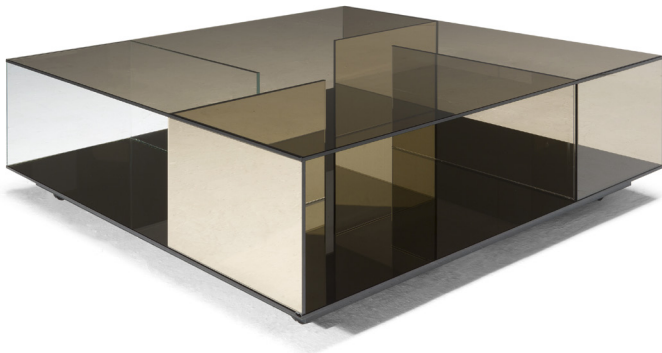

■ T140VX1

■ T140V01

■ T140VM4

■ T140V04

■ T140VX3

■ T140V03

SCHEMATICS

SQUARE CORNER

60cm x 60cm H 42cm
23,62" x 23,62" H 16,54"

60cm x 60cm H 70cm
23,62" x 23,62" H 27,56"

SQUARE CENTRAL

100cm x 100cm H 34cm
39,37" x 39,37" H 13,39"

RECTANGULAR CENTRAL

85cm x 125cm H 34cm
33,46" x 49,21" H 13,39"

FINISHINGS

Frame finishing

BRONZE

SMOKE

TRANSPARENT