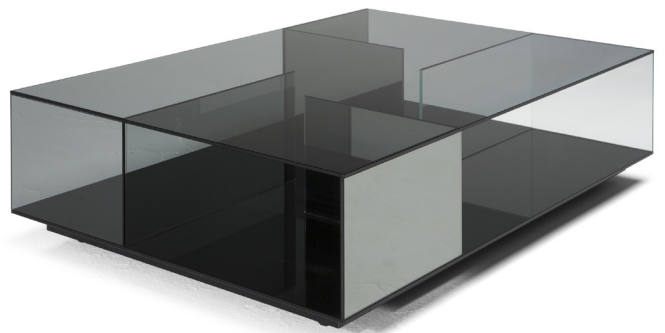

■ T140VX1

■ T140V01

■ T140VM4

■ T140V04

■ T140VX3

■ T140V03

SCHEMATICS

SQUARE CORNER

60cm x 60cm H 42cm
23,62" x 23,62" H 16,54"

60cm x 60cm H 70cm
23,62" x 23,62" H 27,56"

SQUARE CENTRAL

100cm x 100cm H 34cm
39,37" x 39,37" H 13,39"

RECTANGULAR CENTRAL

85cm x 125cm H 34cm
33,46" x 49,21" H 13,39"

FINISHINGS

Frame finishing

BRONZE

SMOKE

TRANSPARENT