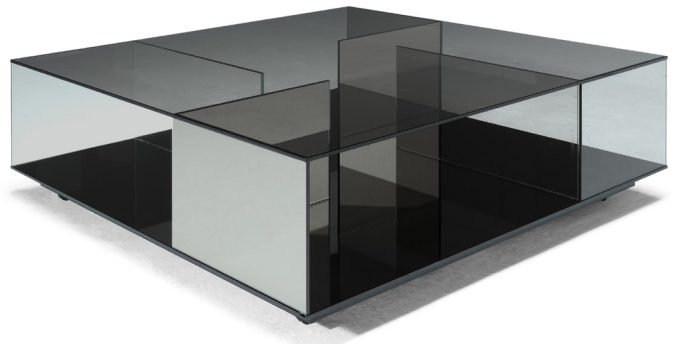

■ T140VX1

■ T140V01

■ T140VM4

■ T140V04

■ T140VX3

■ T140V03

SCHEMATICS

SQUARE CORNER

60cm x 60cm H 42cm
23,62" x 23,62" H 16,54"

60cm x 60cm H 70cm
23,62" x 23,62" H 27,56"

SQUARE CENTRAL

100cm x 100cm H 34cm
39,37" x 39,37" H 13,39"

RECTANGULAR CENTRAL

85cm x 125cm H 34cm
33,46" x 49,21" H 13,39"

FINISHINGS

Frame finishing

BRONZE

SMOKE

TRANSPARENT