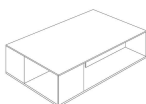

■ T140VX1

■ T140V01

■ T140VM4

■ T140V04

■ T140VX3

■ T140V03

SCHEMATICS

SQUARE CORNER

60cm x 60cm H 42cm
23,62" x 23,62" H 16,54"

60cm x 60cm H 70cm
23,62" x 23,62" H 27,56"

SQUARE CENTRAL

100cm x 100cm H 34cm
39,37" x 39,37" H 13,39"

RECTANGULAR CENTRAL

85cm x 125cm H 34cm
33,46" x 49,21" H 13,39"