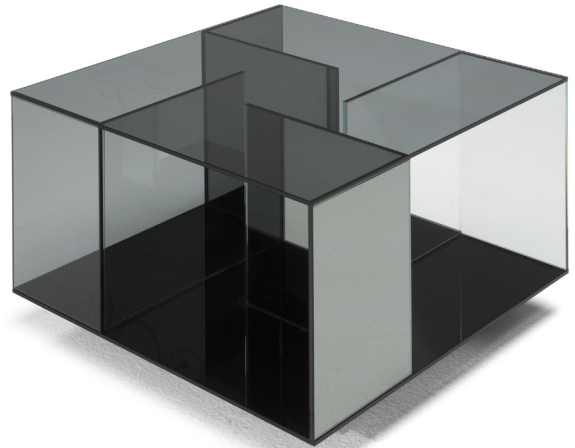

■ T140VX1

■ T140V01

■ T140VM4

■ T140V04

■ T140VX3

■ T140V03

SCHEMATICS

SQUARE CORNER

60cm x 60cm H 42cm
23,62" x 23,62" H 16,54"

60cm x 60cm H 70cm
23,62" x 23,62" H 27,56"

SQUARE CENTRAL

100cm x 100cm H 34cm
39,37" x 39,37" H 13,39"

RECTANGULAR CENTRAL

85cm x 125cm H 34cm
33,46" x 49,21" H 13,39"

FINISHINGS

Frame finishing

BRONZE

SMOKE

TRANSPARENT